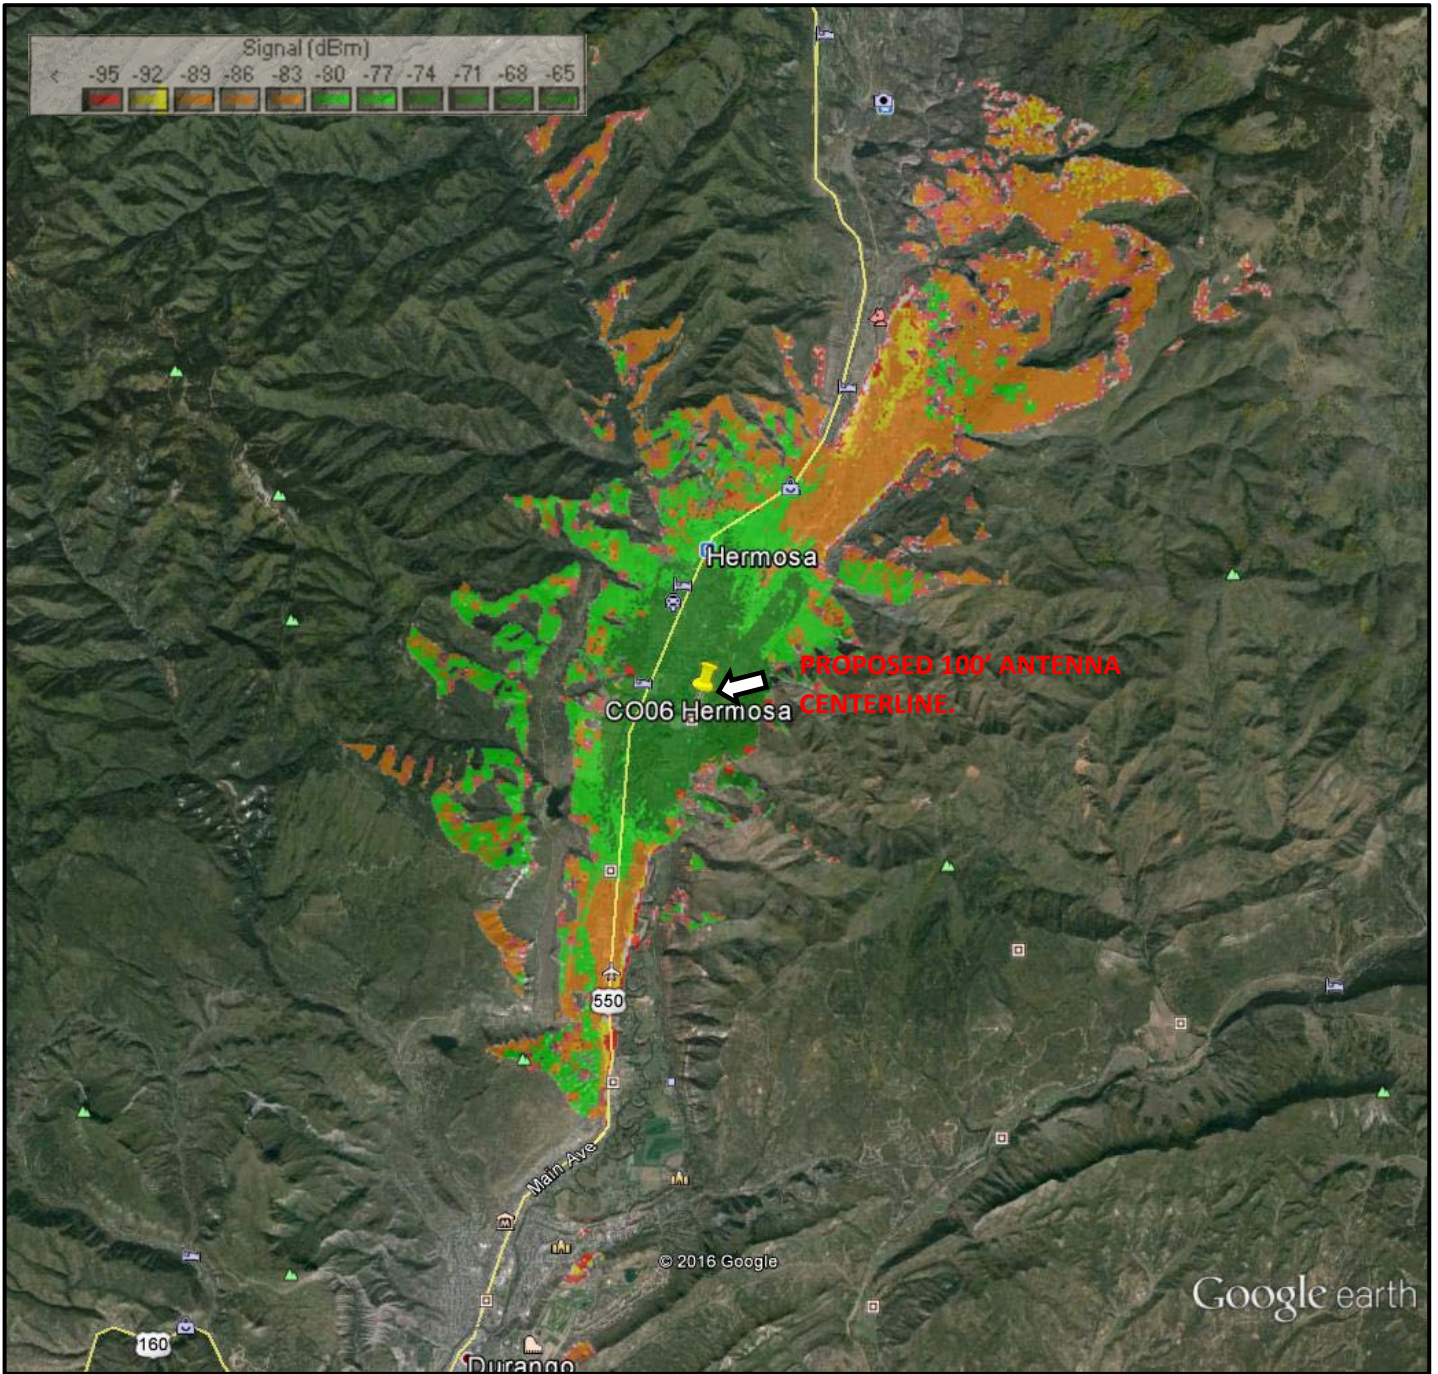

# HERMOSA – CELL TOWER

## RF PROPOGATION MAP – 800 MHz @ 90 FOOT CENTERLINE

PREPARED FOR:

## RF PROPOGATION MAP – 800 MHz @ 100 FOOT CENTERLINE

PREPARED FOR: