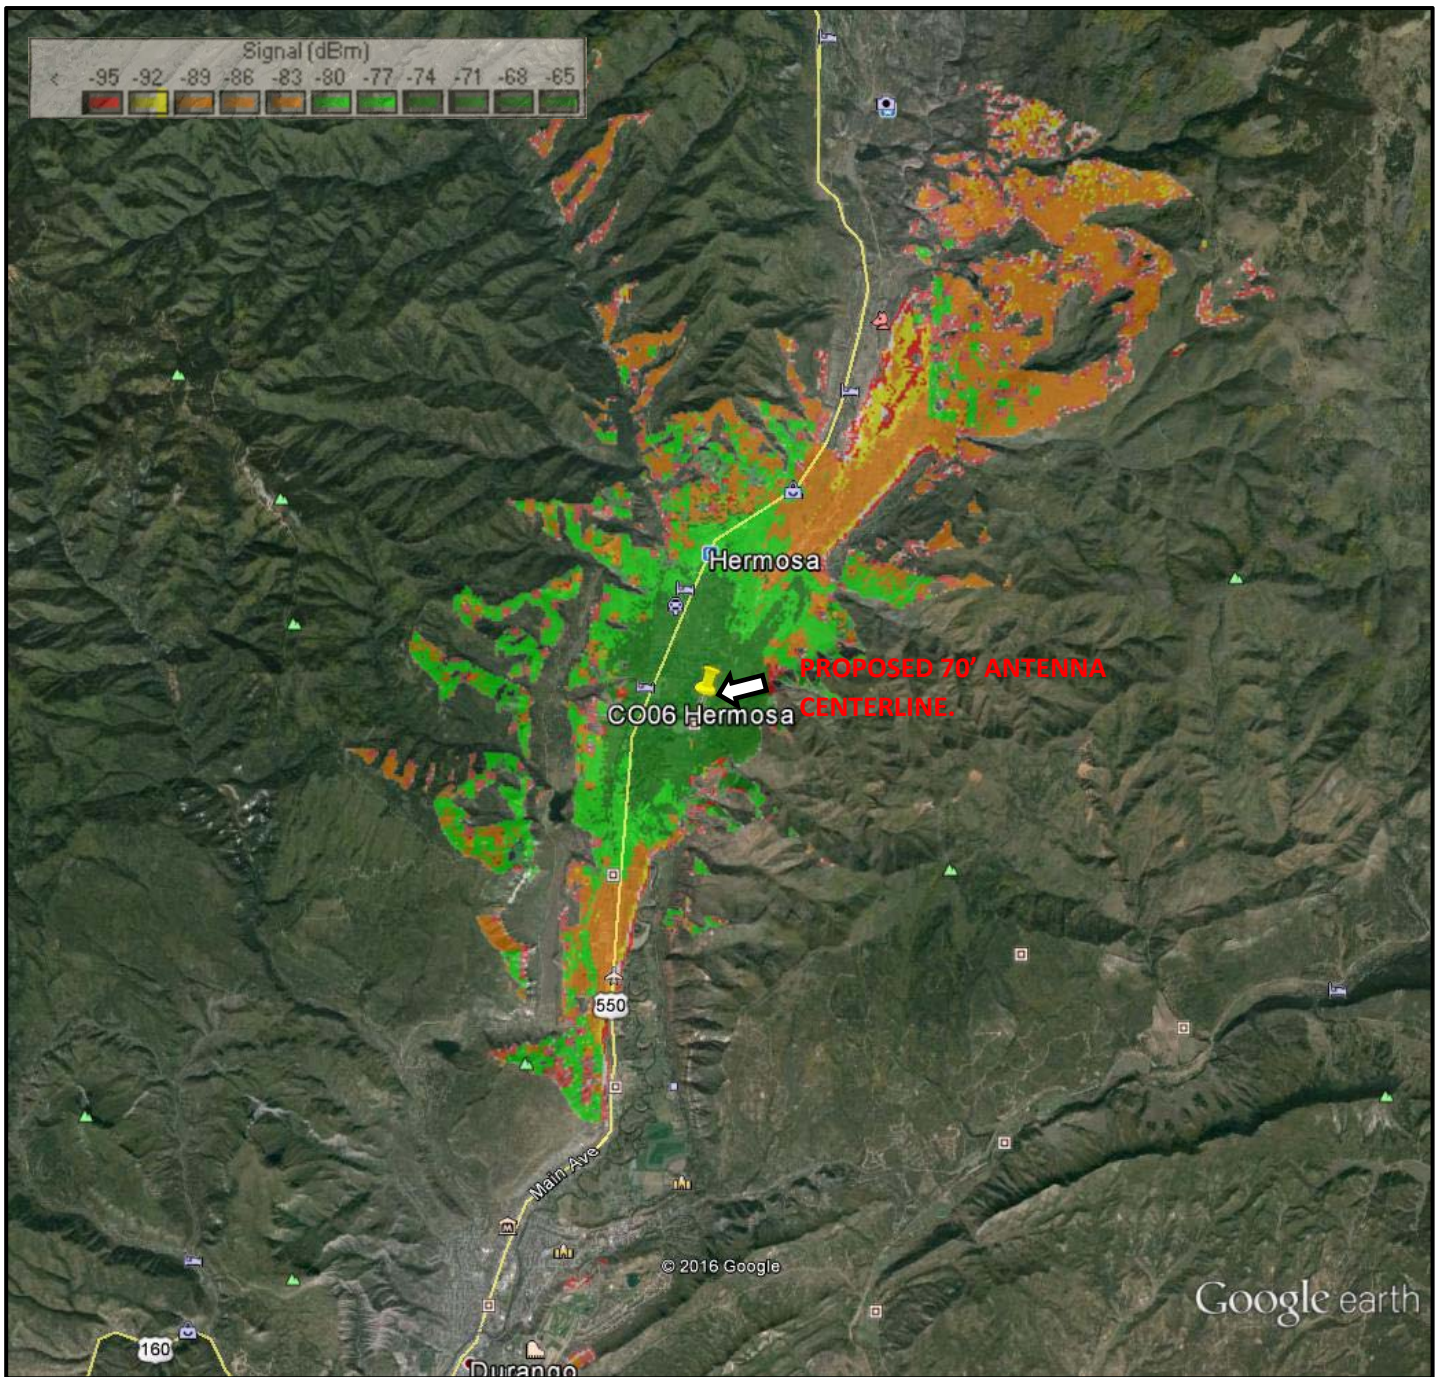

## RF PROPOGATION MAP – 800 MHz @ 60 FOOT CENTERLINE

PREPARED FOR:

# HERMOSA – CELL TOWER

## RF PROPOGATION MAP – 800 MHz @ 70 FOOT CENTERLINE

PREPARED FOR: