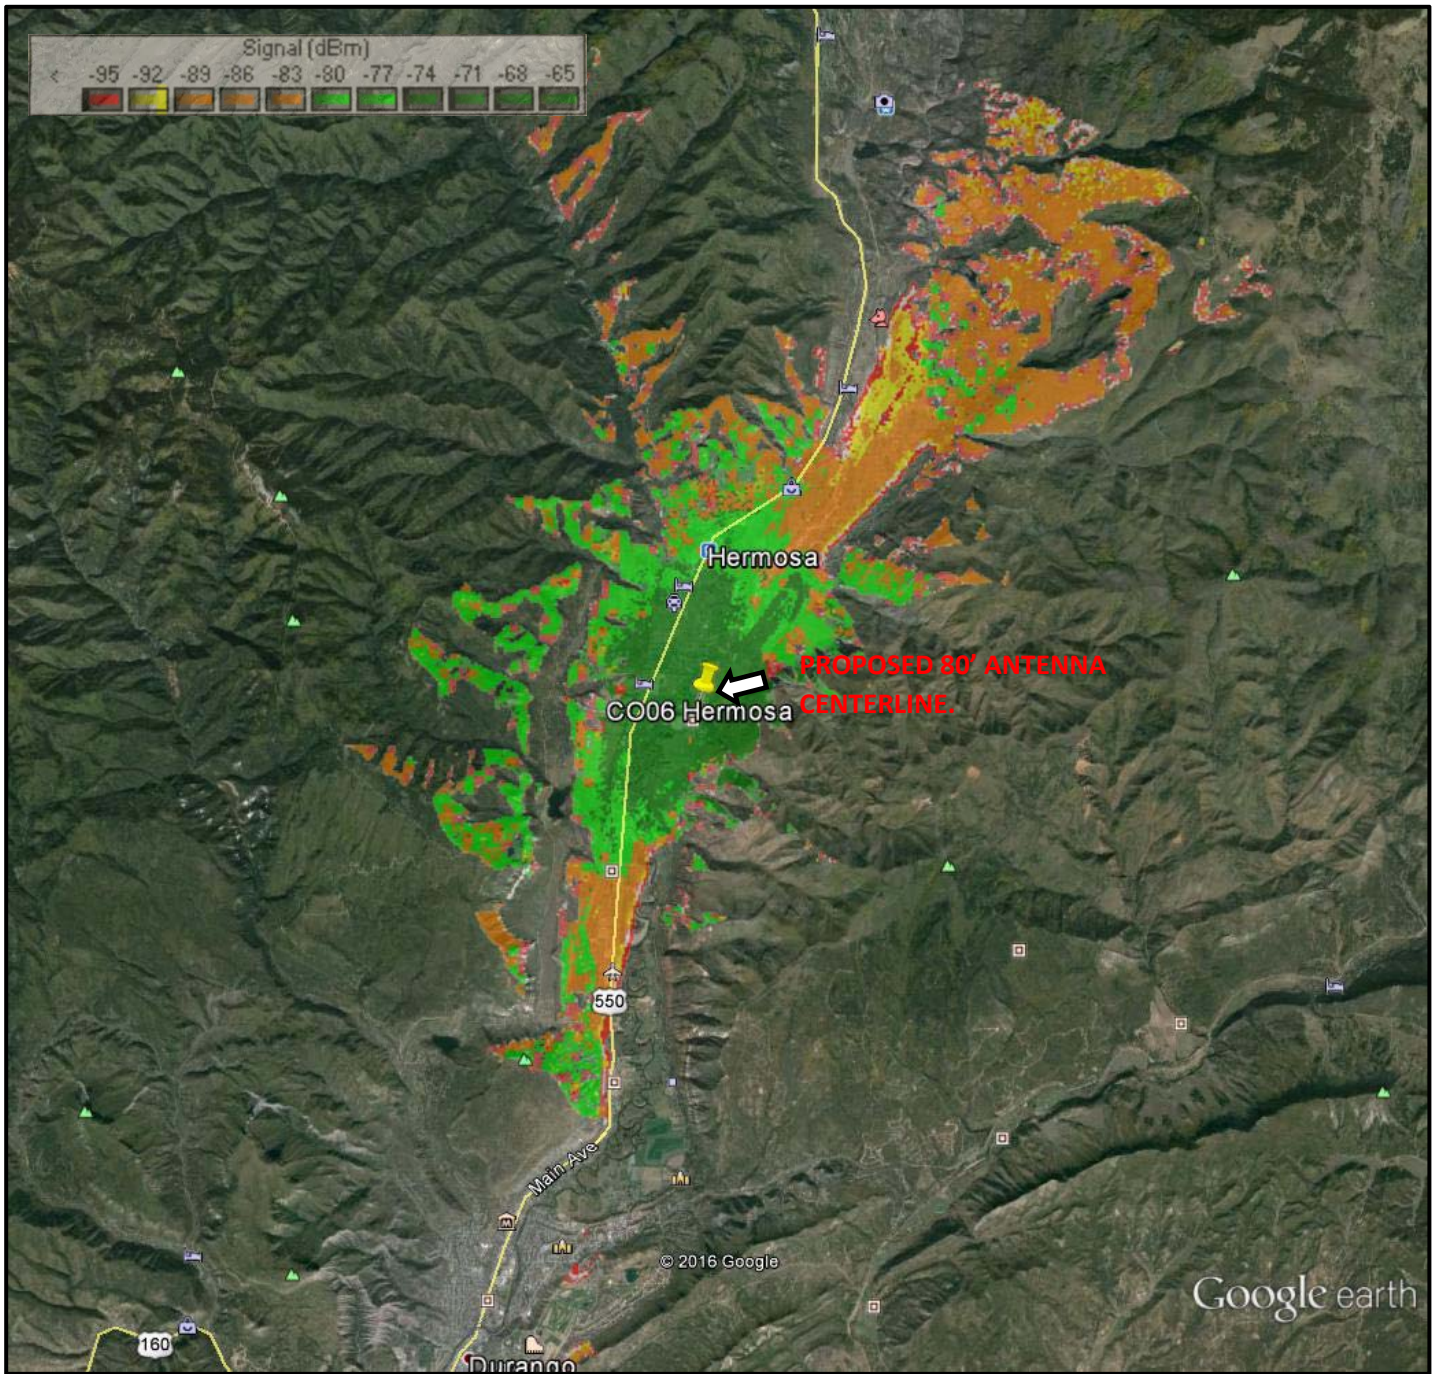

## RF PROPOGATION MAP – 800 MHz @ 70 FOOT CENTERLINE

PREPARED FOR:

# HERMOSA – CELL TOWER

## RF PROPOGATION MAP – 800 MHz @ 80 FOOT CENTERLINE

PREPARED FOR: