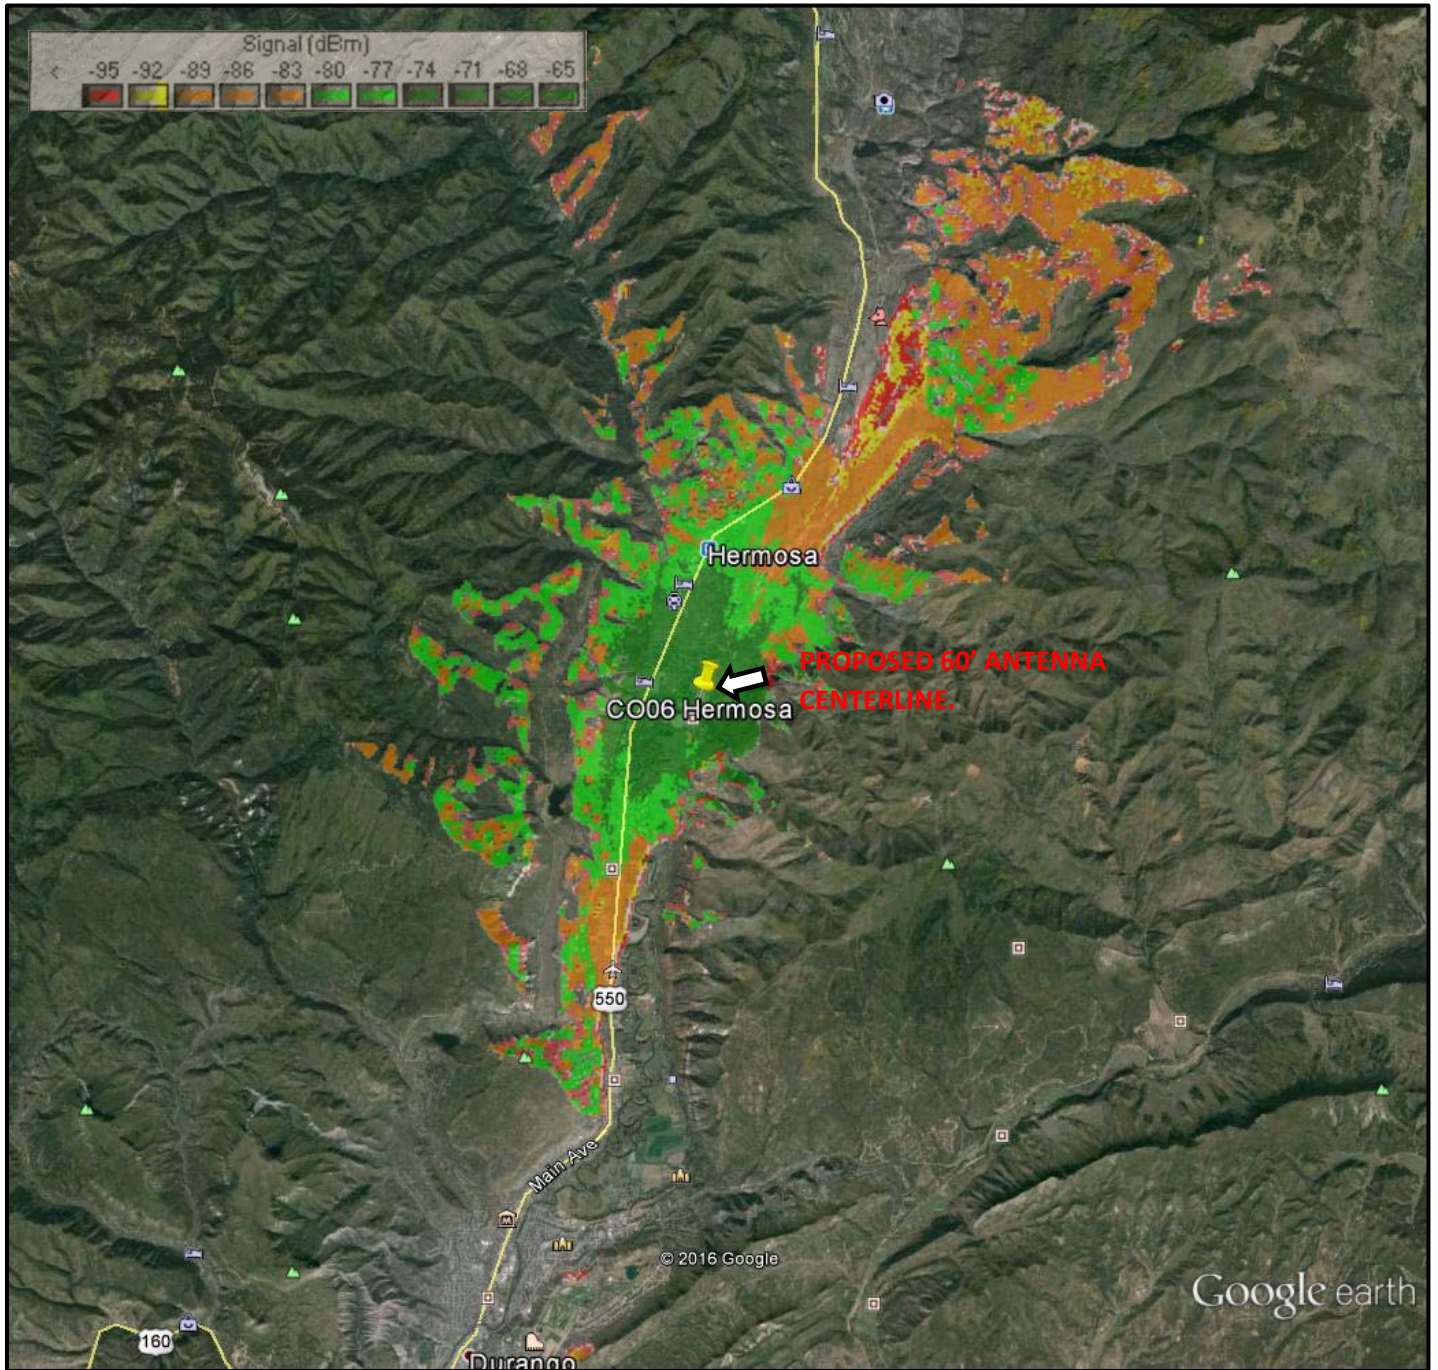

# HERMOSA – CELL TOWER

## RF PROPOGATION MAP – 800 MHz @ 60 FOOT CENTERLINE

PREPARED FOR:

## RF PROPOGATION MAP – 800 MHz @ 70 FOOT CENTERLINE

PREPARED FOR: