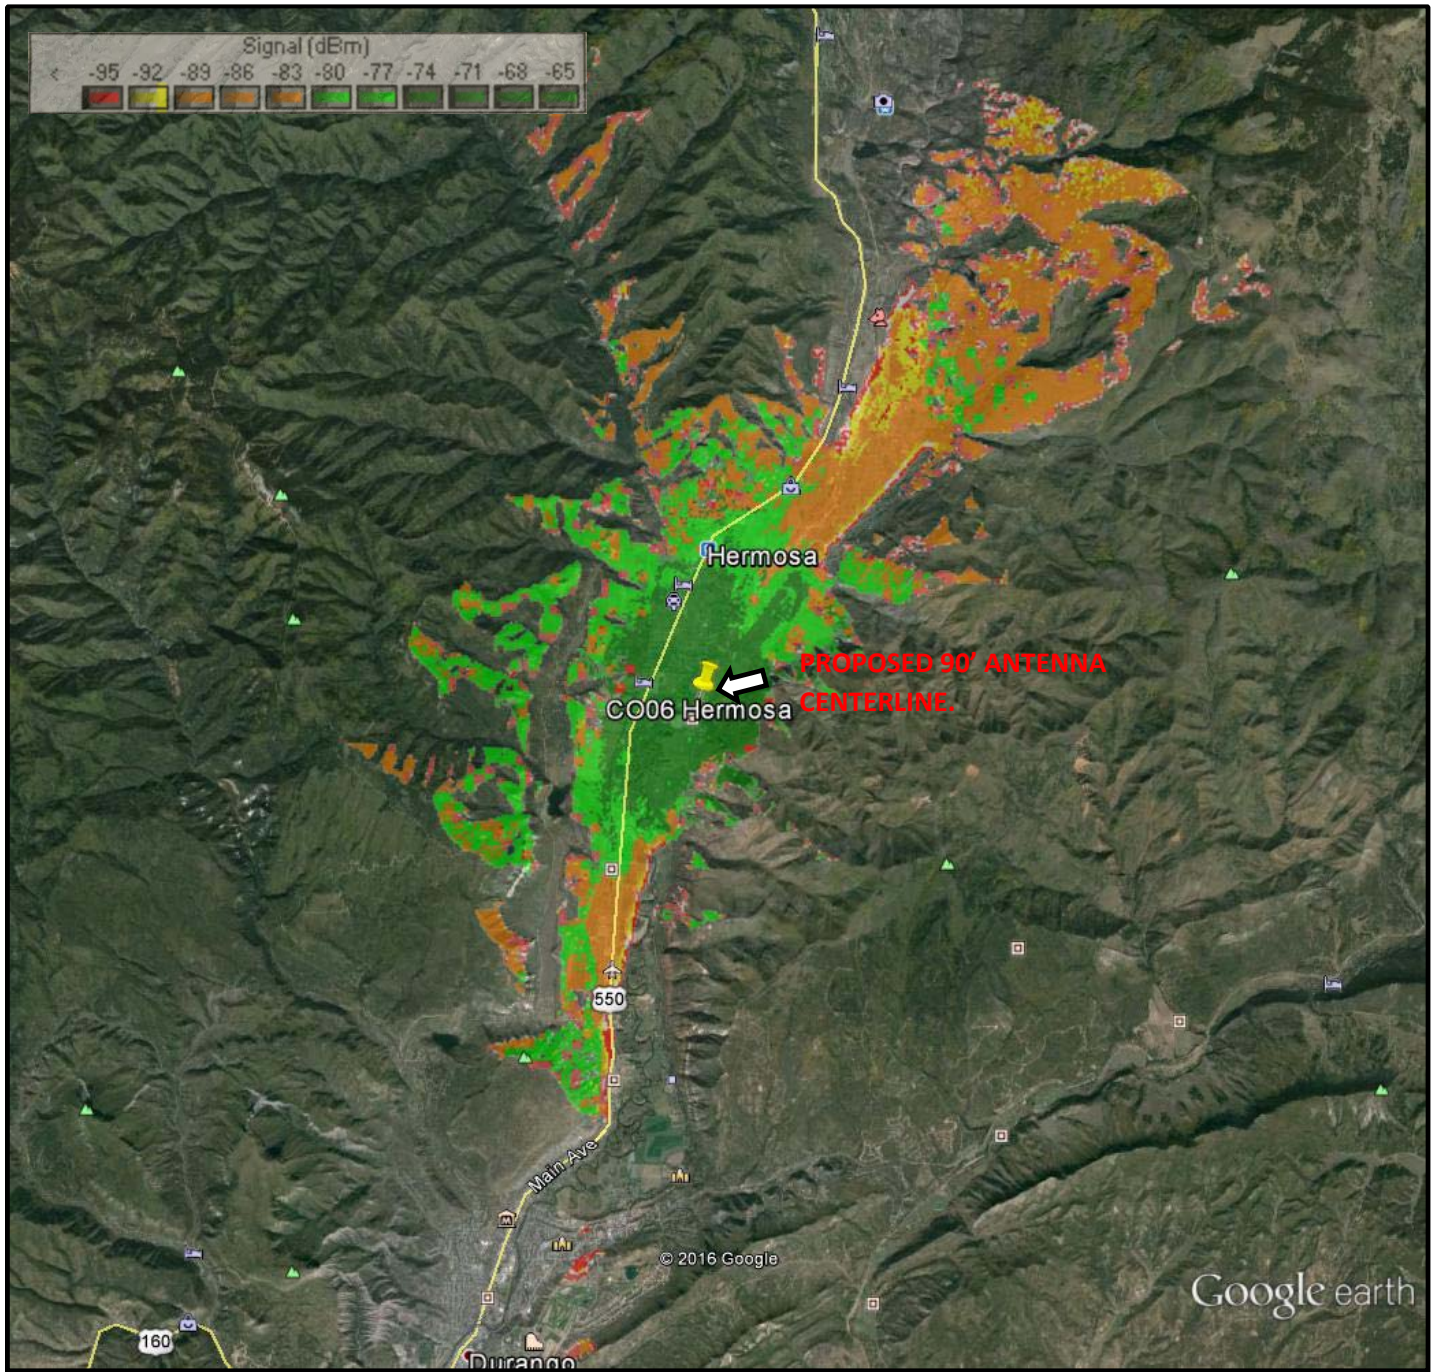

## RF PROPOGATION MAP – 800 MHz @ 80 FOOT CENTERLINE

PREPARED FOR:

# HERMOSA – CELL TOWER

## RF PROPOGATION MAP – 800 MHz @ 90 FOOT CENTERLINE

PREPARED FOR: